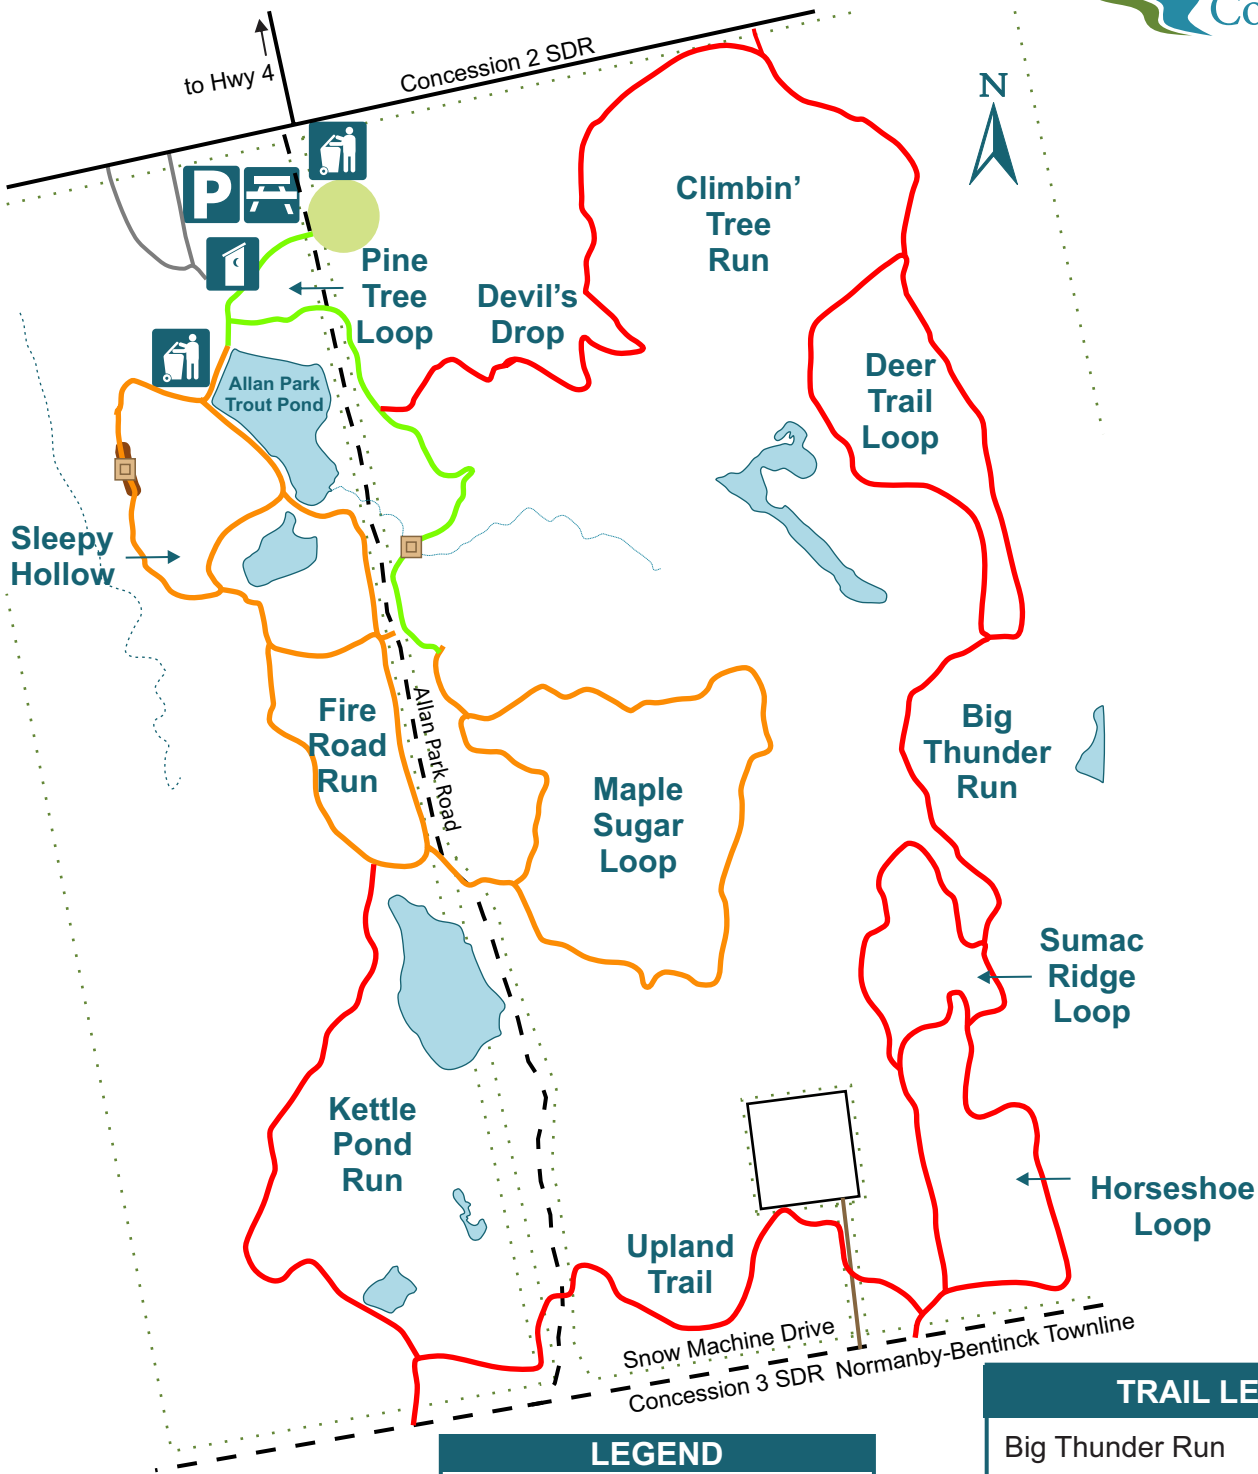

Allan Park Recreational Trail Map

Trail Difficulty	
—	Beginner
—	Intermediate
—	Advanced

LEGEND	
	Bridge/boardwalk
	Intermittent Watercourse
	Watercourse
	Tallgrass Prairie
	Road
	Internal Road
	Road (no winter maintenance)
	Private Property
	SVCA Property Boundary
	Waterbody

TRAIL LEGEND		
Big Thunder Run	1.1 km	28 min
Climbin' Tree Run	0.3 km	8 min
Deer Trail	1.1 km	28 min
Devil's Drop	1.1 km	28 min
Fire Road Run	0.7 km	18 min
Horseshoe Loop	1.0 km	25 min
Kettle Pond Run	0.8 km	20 min
Maple Sugar Loop	1.3 km	33 min
Pine Tree Loop	0.9 km	23 min
Sleepy Hollow	0.8 km	20 min
Sumac Ridge Loop	0.6 km	15 min
Upland Trail	0.8 km	20 min